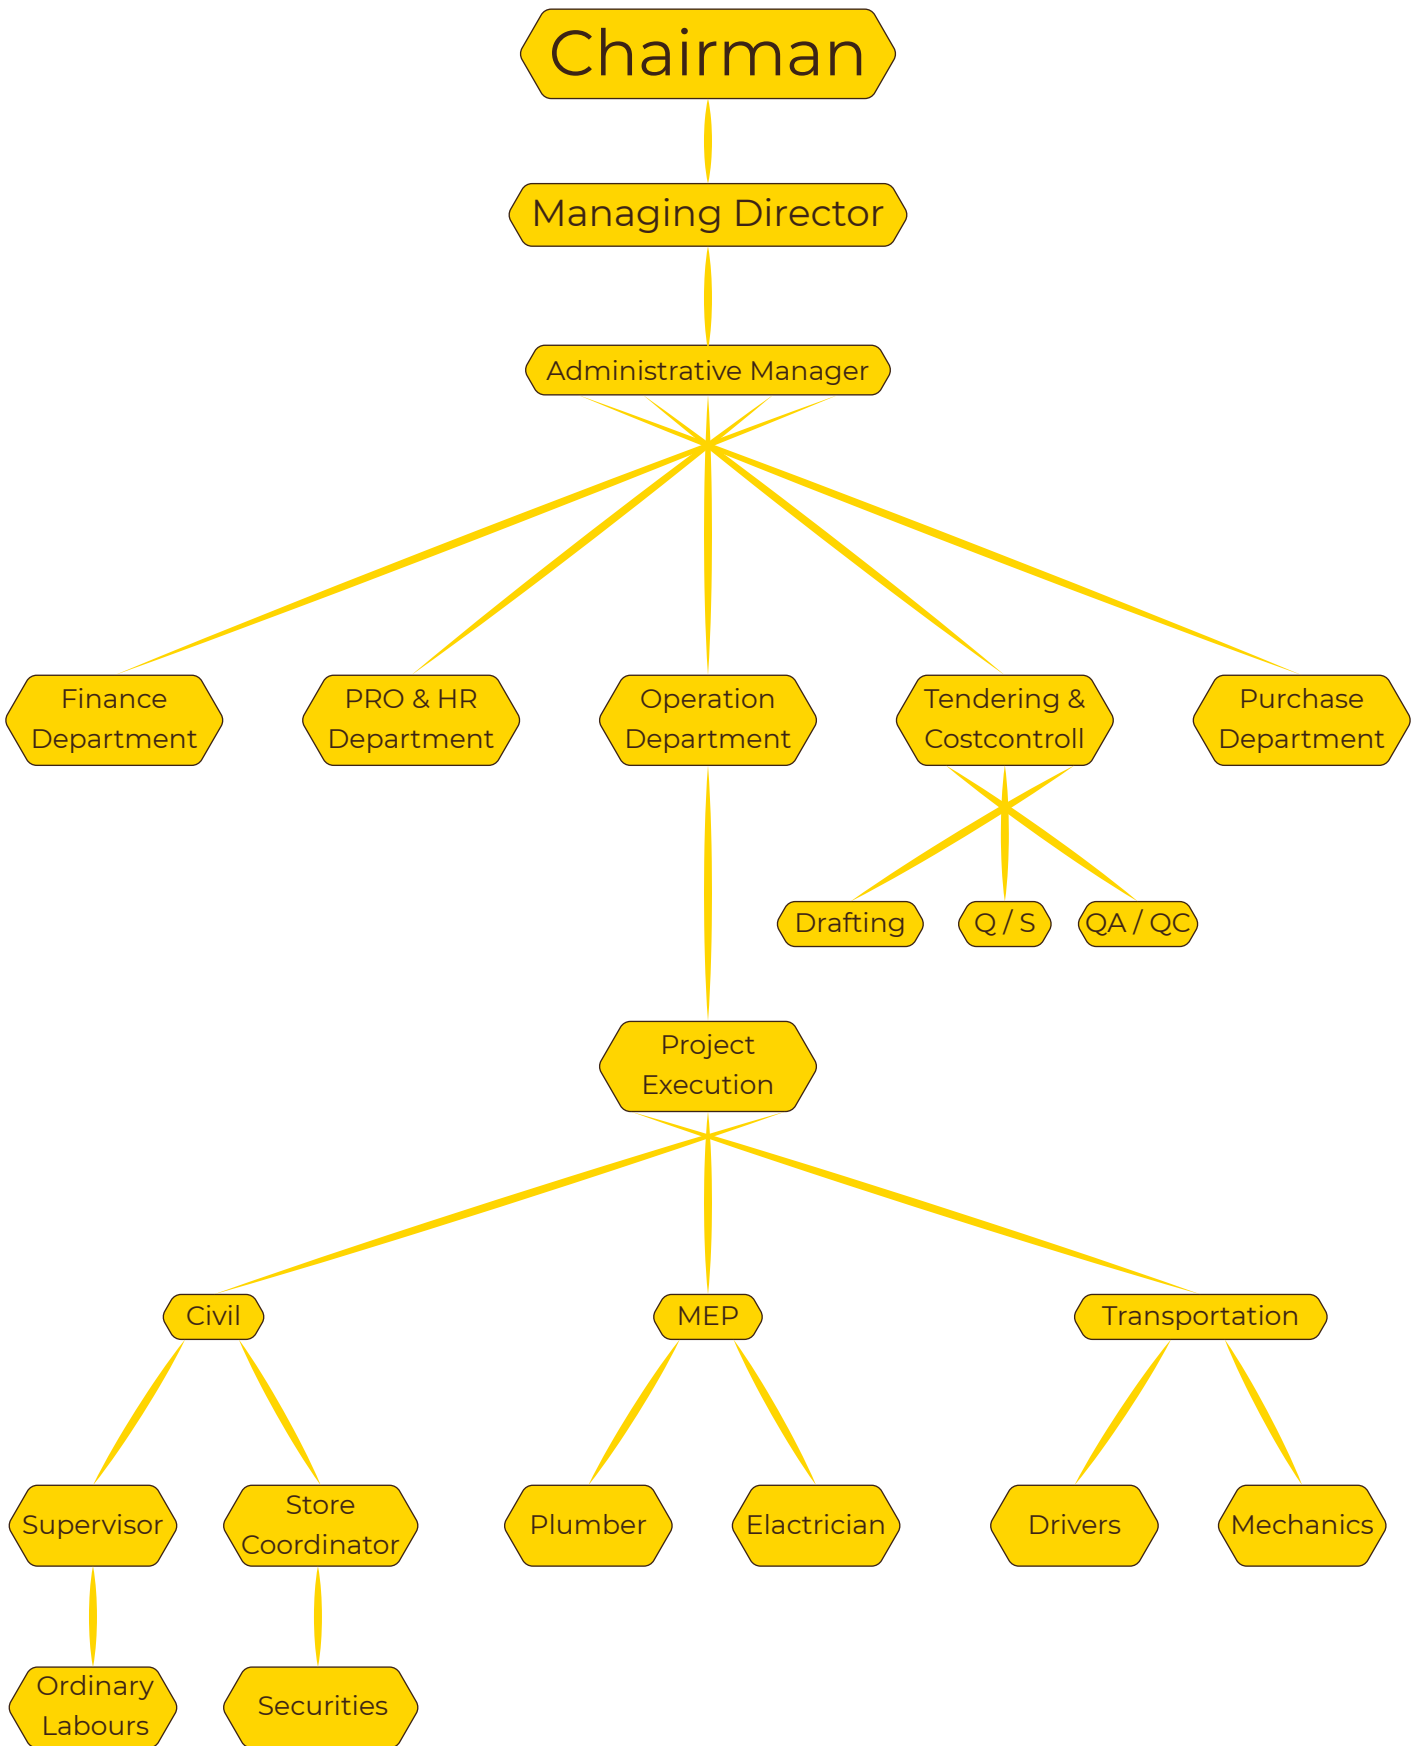

## MUHAMMAD TOUSEEF

Managing Director

---

He is responsible for providing strategic, financial and operational leadership for the company and will closely coordinate and work with the Core Management and senior leadership team.

## RIZWAN ALI

HR and Co-Founder

---

This is a dynamic role with responsibilities that can include identifying market opportunities, developing business plans and forecasts, develop business estimates and build sound teams. Also build awareness and excitement for a company.

# ORGANIZATION CHART

سبيد لاين لأعمال تصميم تنفيذ الديكور ش.ذ.م.م  
**SPEED LINE DECORATION**